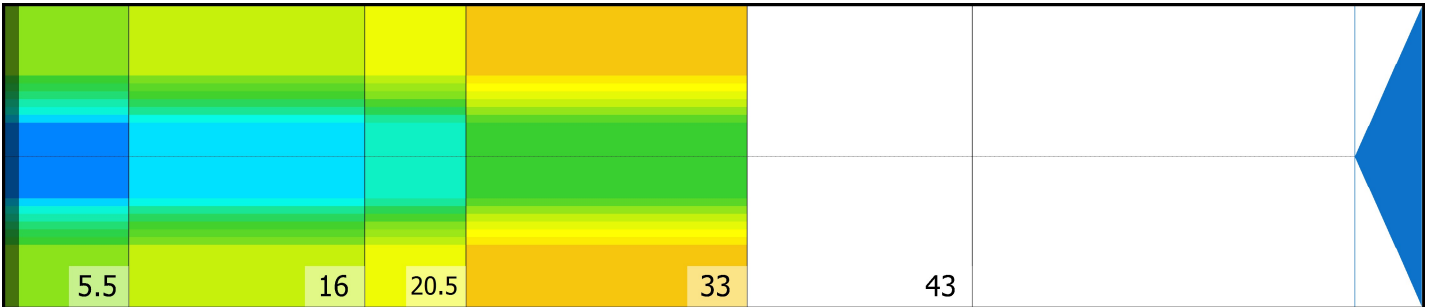

MS-GARAA17

Conditioner:

Cleaner:

Zone Configuration

Cleaner Transition

Mode: Clean and Condition

Speed: Max Clean

Start Cleaner Spray: 0 Feet

Start Squeegee: 0 Feet

Start Conditioning: 6 Inches

Split Pattern: No

Zone 1	Avg	Ratio	Zone 2	Avg	Ratio
Left	39.0	2.2 : 1	Left	32.0	2.4 : 1
Right	39.0	2.2 : 1	Right	32.0	2.4 : 1
Center	87.0		Center	78.0	

Zone 3	Avg	Ratio	Zone 4	Avg	Ratio
Left	27.0	2.5 : 1	Left	19.0	2.6 : 1
Right	27.0	2.5 : 1	Right	19.0	2.6 : 1
Center	68.0		Center	49.0	

Zone 5	Avg	Ratio
Left	0.0	1.0 : 1
Right	0.0	1.0 : 1
Center	0.0	