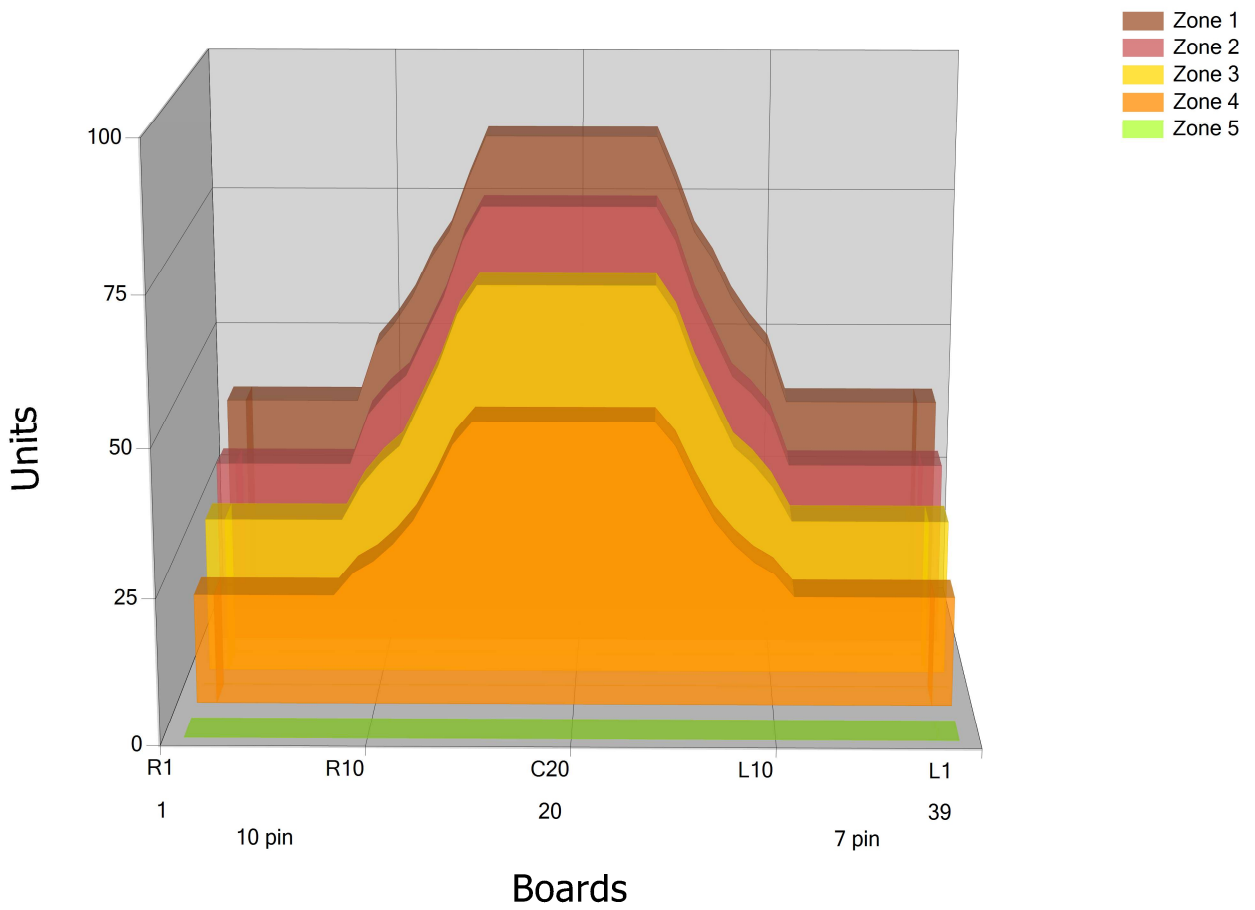

MS-GARAA17

Conditioner:

Cleaner:

Zone Configuration

Cleaner Transition

Mode: Clean and Condition

Speed: Max Clean

Start Cleaner Spray: 0 Feet

Start Squeegee: 0 Feet

Start Conditioning: 6 Inches

Split Pattern: No

Zone 1	Avg	Ratio	Zone 2	Avg	Ratio
Left	39.0	2.2 : 1	Left	32.0	2.4 : 1
Right	39.0	2.2 : 1	Right	32.0	2.4 : 1
Center	87.0		Center	78.0	

Zone 3	Avg	Ratio	Zone 4	Avg	Ratio
Left	27.0	2.5 : 1	Left	19.0	2.6 : 1
Right	27.0	2.5 : 1	Right	19.0	2.6 : 1
Center	68.0		Center	49.0	

Zone 5	Avg	Ratio
Left	0.0	1.0 : 1
Right	0.0	1.0 : 1
Center	0.0	