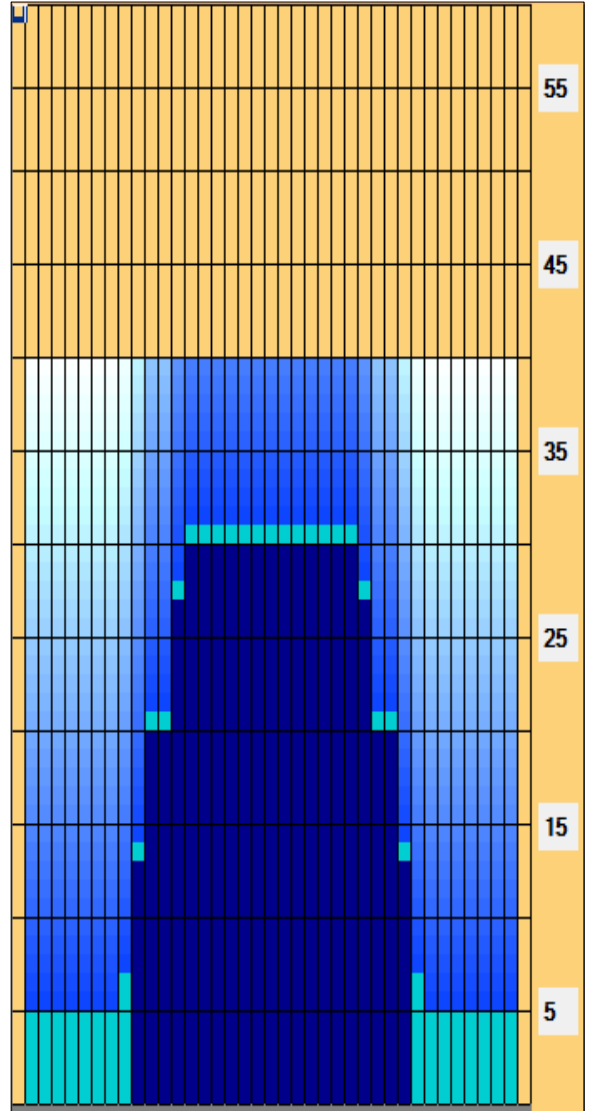

Kegel Recreation Series - BOURBON STREET - 6240

Oil Pattern Distance: 40 Feet	Reverse Brush Drop: 40 Feet	Oil Per Board: 50 uL
Forward Oil Total: 15.6 mL	Reverse Oil Total: 7.85 mL	Volume Oil Total: 23.45 mL
Forward Boards Crossed: 312 Boards	Reverse Boards Crossed: 157 Boards	Total Boards Crossed: 469 Boards

	Start	Stop	Loads	Speed	Crossed	Start	End	Feet	T.Oil
1	2L	2R	3	14	111	0.0	5.0	5.0	5550
2	9L	9R	1	18	23	5.0	7.0	2.0	1150
3	10L	10R	3	18	63	7.0	14.0	7.0	3150
4	11L	11R	3	18	57	14.0	21.0	7.0	2850
5	13L	13R	3	18	45	21.0	28.0	7.0	2250
6	14L	14R	1	22	13	28.0	31.0	3.0	650
7	2L	2R	0	22	0	31.0	34.0	3.0	0
8	2L	2R	0	26	0	34.0	40.0	6.0	0

◀ ▶
Forward
Reverse
More

	Start	Stop	Loads	Speed	Crossed	Start	End	Feet	T.Oil
1	2L	2R	0	30	0	40.0	30.0	-10.0	0
2	14L	14R	1	22	13	30.0	27.0	-3.0	650
3	13L	13R	3	18	45	27.0	20.0	-7.0	2250
4	11L	11R	3	18	57	20.0	13.0	-7.0	2850
5	10L	10R	2	14	42	13.0	10.0	-3.0	2100
6	2L	2R	0	10	0	10.0	0.0	-10.0	0

◀ ▶
Forward
Reverse
More

Conditioner:
Type In or Select One

TransferType:
Type In or Select One

- Forward
- Reverse
- Combined
- Buff